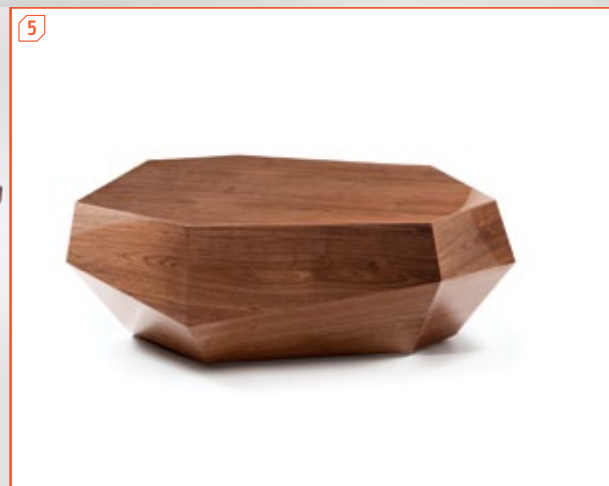

## what a gem!

Brilliant from every angle

1. GRL4705 Modern Geometric table in glass, gilt wood, and brass by Newel. **circle 447**
2. Prismic console in birch and mango wood by Gold Leaf Design Group. **circle 448**
3. Cumulus bed in walnut with tufted wool upholstery by Ted Boerner. **circle 449**
4. Hex tables in white-lacquered wood, polished brass, and Lucite by Erin Sullivan Objects. **circle 450**
5. Three Rocks table in walnut veneer by Insidherland. **circle 451**
6. Viceroy dining table in stonewashed and stained oak by Kavante. **circle 452**
7. Alessia Bettazzi and Pierluigi Percoco's Cave side table in marble by Idealmarino Casa. **circle 453**
8. Pyramid sideboard in walnut with brass-framed goatskin-parchment doors by Konekt. **circle 454**
9. Franco Albini's Stadera desk with steel base in matte black finish, Canaletto walnut top, and saddle-leather writing surface by Cassina. **circle 455** ➔