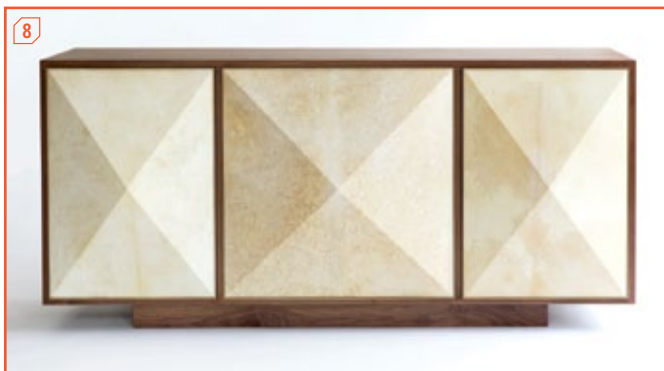

## what a gem!

Brilliant from every angle

1. GRL4705 Modern Geometric table in glass, gilt wood, and brass by Newel. **circle 447**
2. Prismic console in birch and mango wood by Gold Leaf Design Group. **circle 448**
3. Cumulus bed in walnut with tufted wool upholstery by Ted Boerner. **circle 449**
4. Hex tables in white-lacquered wood, polished brass, and Lucite by Erin Sullivan Objects. **circle 450**
5. Three Rocks table in walnut veneer by Insidherland. **circle 451**
6. Viceroy dining table in stonewashed and stained oak by Kavante. **circle 452**
7. Alessia Bettazzi and Pierluigi Percoco's Cave side table in marble by Idealmarino Casa. **circle 453**
8. Pyramid sideboard in walnut with brass-framed goatskin-parchment doors by Konekt. **circle 454**
9. Franco Albini's Stadera desk with steel base in matte black finish, Canaletto walnut top, and saddle-leather writing surface by Cassina. **circle 455** ➔